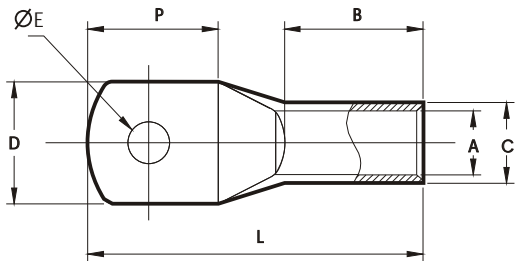

COMPRESSION CABLE LUGS - STANDARD BARREL

MATERIAL : E-COPPER

FINISH : ELECTRO-TINNED

FEATURES : WITH INSPECTION HOLE

CABLE mm²	ØE	CAT. NO.	DIMENSIONS IN mm						PER BOX
			A	C	D	P	B	L	
95	10.5	SCSB95-10	13.5	17.4	25	28	20	55	75
	13	SCSB95-12				30		60	
	14.7	SCSB95-14							
	17	SCSB95-16							
120	8.2	SCSB120-8	15	19.4	28	27	23	60	50
	10.5	SCSB120-10							
	13	SCSB120-12				33		65	
	14.7	SCSB120-14							
150	17	SCSB120-16	16.5	21.2	30	35	26	70	40
	8.2	SCSB150-8							
	10.5	SCSB150-10							
	13	SCSB150-12							
185	14.7	SCSB150-14	18.5	23.5	34	40	32	82	30
	17	SCSB150-16							
	10.5	SCSB185-10							
	13	SCSB185-12							
240	14.7	SCSB185-14	21	26.5	38	40	38	92	20
	17	SCSB185-16							
	10.5	SCSB240-10							
	13	SCSB240-12							
	21	SCSB240-20							
300	14.7	SCSB240-14	23.5	30	43	45	41	101	15
	17	SCSB240-16							
	21	SCSB300-20							
	10.5	SCSB300-10							
	13	SCSB300-12							
400	14.7	SCSB300-14	28.5	36.5	52	50	45	113	10
	17	SCSB300-16							
	21	SCSB400-20							
500	17	SCSB400-16	30	39	56	58	52	130	5
	21	SCSB500-20							
	BLANK	SCSB500-BL							
630	17	SCSB500-16	35	45	65	68	56	148	5
	21	SCSB630-20							
	27	SCSB630-25							
	BLANK	SCSB630-BL							
800	17	SCSB800-16	39	50.6	72	77	78	175	1
	21	SCSB800-20							
	BLANK	SCSB800-BL							
1000	17	SCSB1000-16	43	56.2	80	90	90	200	1
	21	SCSB1000-20							
	27	SCSB1000-25							
	BLANK	SCSB1000-BL							
1200	27	SCSB1200-25	46	60.4	87	90	100	210	1
	BLANK	SCSB1200-BL